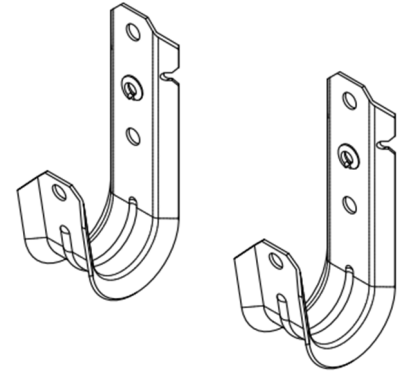

Features:

- Time saving and cost-effective alternative compared to using mesh cable basket or ladder tray
- Heavy duty pre-galvanized steel
- Smooth rounded edges for the proper bend radius of cables
- Ideal for use where there is a need to designate separate pathways
- For all types of category cable, low-voltage wire, coax, innerduct and flexible conduit & tubing
- Provides excellent support for CAT5e, CAT6, CAT6A, CAT7 and fiber optic cables
- Notched to easily collapse to 90° angle allowing for ceiling mount
- Includes wire cable retainer clip*
- UL & CUL listed
- Complies with NEC® and TIA/EIA requirements for structured cabling systems

- Attaches to wall with mounting anchor (not included)
- Ceiling mount to 90° angle with top collapsed

WJH96 is not UL listed

*WJH12xx uses bendable tab for securing wires

engineered and manufactured to make installs easier

winnieindustries.com

5420 Newport Dr. Unit 62
Rolling Meadows, IL 60008

224-993-0011
sales@winnieindustries.com

Winnie Industries

MANUFACTURER OF FASTENING SUPPORTS

Painted J Hook

Part Numbers

Part #	Description	Box Qty	12-digit UPC
WJH12OR	3/4" Data Cabling J Hook, Orange	100	811443033506
WJH21OR	1 5/16" Data Cabling J Hook, Orange	100	811443033513
WJH32OR	2" Data Cabling J Hook, Orange	100	811443033520
WJH64OR	4" Data Cabling J Hook, Orange	25	811443033537
WJH96OR	6" Data Cabling J Hook, Orange	25	811443033544

- | Fully versatile solution with 14 interchangeable fasteners and support brackets |
- | Ready to use out of the box, saving installation time and labor |
- | Available in multiple color options to aid in the identification and organization of the pathway application |
- | Non-continuous supports may not exceed spacing of 5' per TIA 569-C.9.7 |