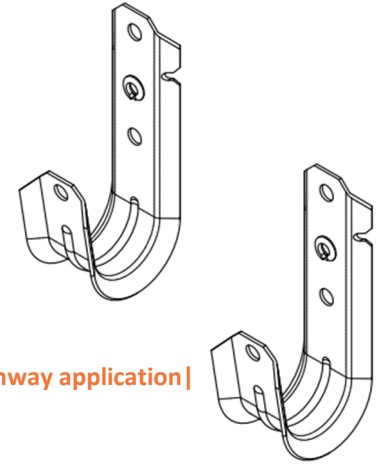

Winnie Industries

MANUFACTURER OF FASTENING SUPPORTS

Painted J Hook

Part Numbers

Part #	Description	Box Qty	12-digit UPC
WJH12PU	3/4" Data Cabling J Hook, Purple	100	811443032639
WJH21PU	1 5/16" Data Cabling J Hook, Purple	100	811443032691
WJH32PU	2" Data Cabling J Hook, Purple	100	811443032233
WJH64PU	4" Data Cabling J Hook, Purple	25	811443032240
WJH96PU	6" Data Cabling J Hook, Purple	25	811443032820

- | Fully versatile solution with 14 interchangeable fasteners and support brackets |
- | Ready to use out of the box, saving installation time and labor |
- | Available in multiple color options to aid in the identification and organization of the pathway application |
- | Non-continuous supports may not exceed spacing of 5' per TIA 569-C.9.7 |

Cable Capacity

Part Number	Hook Size	Area (sq in)	Cat 5e	Cat 6	Cat 6A	Cat 7 ScTP/FTP	RG59	RG6
Cable Diameter (inches)			0.19	0.24	0.3	0.33	0.24	0.3
WJH12*	3/4"	0.6	16	10	6	5	9	8
WJH21*	1 5/16"	2.16	53	33	20	18	33	28
WJH32*	2"	3.17	80	50	34	26	48	42
WJH64*	4"	15.28	370	230	150	125	235	200
WJH96*	6"		370	230	150	125		

Cable capacity is based on 70% fill
Consult & follow local codes and practices
Category cable outside diameter varies by type and manufacturer; consult with cable manufacturer to ensure proper cable outside diameter is being used for calculations

Related Items

Part #	Description
WACEXT	Angle Extension, J Hook Tree Bracket
WAC	90° Angle Clip

We understand that not all projects can be fulfilled with off-the-shelf products which is why our Quick Build program can deliver j hook trees or other custom configurations **FAST!!**

Specify Winnie...

- ✓ Since 2015
- ✓ Family-Owned & Operated
- ✓ Personal & Friendly Customer Service

All WJH21, WJH32, WJH64 styles include retaining clips. WJH12 has a bendable tab.

All J Hook attachments use screw and locknut construction, for easy removal.

All J Hooks are easily customized with 14 different fasteners and support brackets for any application.

© Winnie Industries, LLC. All Rights Reserved. Drawings are proprietary and may not be copied or used without express written permission.

Rev 202403

engineered and manufactured to make installs easier

winnieindustries.com

5420 Newport Dr. Unit 62
Rolling Meadows, IL 60008

224-993-0011
sales@winnieindustries.com