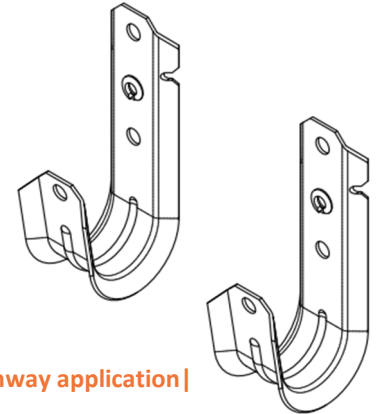

Winnie Industries

MANUFACTURER OF FASTENING SUPPORTS

Painted J Hook

Part Numbers

Part #	Description	Box Qty	12-digit UPC
WJH12RD	3/4" Data Cabling J Hook, Red	100	811443032622
WJH21RD	1 5/16" Data Cabling J Hook, Red	100	811443032684
WJH32RD	2" Data Cabling J Hook, Red	100	811443032202
WJH64RD	4" Data Cabling J Hook, Red	25	811443032196
WJH96RD	6" Data Cabling J Hook, Red	25	811443032813

- | Fully versatile solution with 14 interchangeable fasteners and support brackets |
- | Ready to use out of the box, saving installation time and labor |
- | Available in multiple color options to aid in the identification and organization of the pathway application |
- | Non-continuous supports may not exceed spacing of 5' per TIA 569-C.9.7 |

Cable Capacity

Part Number	Hook Size	Area (sq in)	Cat 5e	Cat 6	Cat 6A	Cat 7 ScTP/FTP	RG59	RG6
Cable Diameter (inches)			0.19	0.24	0.3	0.33	0.24	0.3
WJH12*	3/4"	0.6	16	10	6	5	9	8
WJH21*	1 5/16"	2.16	53	33	20	18	33	28
WJH32*	2"	3.17	80	50	34	26	48	42
WJH64*	4"	15.28	370	230	150	125	235	200
WJH96*	6"		370	230	150	125		

Cable capacity is based on 70% fill
Consult & follow local codes and practices
Category cable outside diameter varies by type and manufacturer; consult with cable manufacturer to ensure proper cable outside diameter is being used for calculations

Related Items

Part #	Description
WACEXT	Angle Extension, J Hook Tree Bracket
WAC	90° Angle Clip

We understand that not all projects can be fulfilled with off-the-shelf products which is why our Quick Build program can deliver j hook trees or other custom configurations **FAST!!**

Specify Winnie...

- ✓ Since 2015
- ✓ Family-Owned & Operated
- ✓ Personal & Friendly Customer Service

All WJH21, WJH32, WJH64 styles include retaining clips. WJH12 has a bendable tab.

All J Hook attachments use screw and locknut construction, for easy removal.

All J Hooks are easily customized with 14 different fasteners and support brackets for any application.

© Winnie Industries, LLC. All Rights Reserved. Drawings are proprietary and may not be copied or used without express written permission.

Rev 202403

engineered and manufactured to make installs easier

winnieindustries.com

5420 Newport Dr. Unit 62
Rolling Meadows, IL 60008

224-993-0011
sales@winnieindustries.com