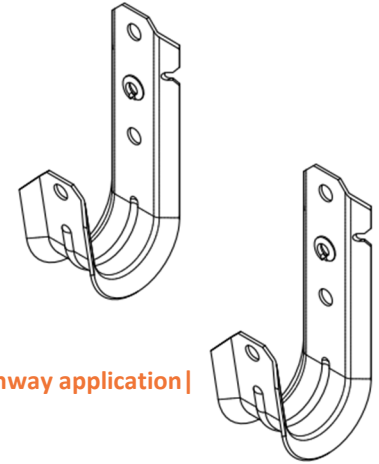

Features:

- Time saving and cost-effective alternative compared to using mesh cable basket or ladder tray
- Heavy duty pre-galvanized steel
- Smooth rounded edges for the proper bend radius of cables
- Ideal for use where there is a need to designate separate pathways
- For all types of category cable, low-voltage wire, coax, innerduct and flexible conduit & tubing
- Provides excellent support for CAT5e, CAT6, CAT6A, CAT7 and fiber optic cables
- Notched to easily collapse to 90° angle allowing for ceiling mount
- Includes wire cable retainer clip*
- WJH12 uses bendable tab for securing wires
- UL & CUL listed
- Complies with NEC® and TIA/EIA requirements for structured cabling systems

- Attaches to wall with mounting anchor (not included)
- Ceiling mount to 90° angle with top collapsed

WJH96 is not UL listed

*WJH12xx uses bendable tab for securing wires

engineered and manufactured to make installs easier

winnieindustries.com

5420 Newport Dr. Unit 62
Rolling Meadows, IL 60008

224-993-0011
sales@winnieindustries.com

Winnie Industries

MANUFACTURER OF FASTENING SUPPORTS

Painted J Hook

Part Numbers

Part #	Description	Box Qty	12-digit UPC
WJH12WH	3/4" Data Cabling J Hook, White	100	811443031243
WJH21WH	1 5/16" Data Cabling J Hook, White	100	811443031267
WJH32WH	2" Data Cabling J Hook, White	100	811443031281
WJH64WH	4" Data Cabling J Hook, White	25	811443031311
WJH96WH	6" Data Cabling J Hook, White	25	811443031113

- | Fully versatile solution with 14 interchangeable fasteners and support brackets |
- | Ready to use out of the box, saving installation time and labor |
- | Available in multiple color options to aid in the identification and organization of the pathway application |
- | Non-continuous supports may not exceed spacing of 5' per TIA 569-C.9.7 |