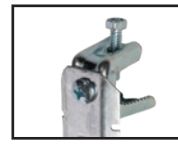

1 5/16" J Hook

**WJH32**

2" J Hook

**WJH64**

4" J Hook

Time saving and cost-effective alternative compared to using mesh cable basket or ladder tray  
Provides excellent support for CAT5e, CAT6, CAT6A, CAT7 and fiber optic cables

**\*AC**

90° Angle Clip

**\*W**

Batwing  
(Multifunction) Clip

**\*SSBC**

Spring Steel  
Beam Clamp

**\*ACSSBC**

Spring Steel Beam  
Clamp, 360°

**\*PBC**

Pressed Beam  
Clamp

**\*ACPBC**

Pressed Beam  
Clamp, 360°

**\*ACM912**

Hammer On Flange  
Clip 9/16-3/4, 360°

**\*HOK-24**

Hammer On Flange  
Clip 1/8-1/4"