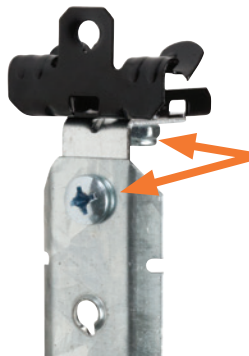

**\*AC**

90° Angle Clip

**\*W**

Batwing  
(Multifunction) Clip

**\*SSBC**

Spring Steel  
Beam Clamp

**\*ACSSBC**

Spring Steel Beam  
Clamp, 360°

**\*ACM24**

Hammer On Flange  
Clip 1/8-1/4", 360°

**\*HOK-58**

Hammer On Flange  
Clip 5/16-1/2"

**\*ACM58**

Hammer On Flange  
Clip 5/16-1/2", 360°

**\*AFI4**

Z Purlin Clip

**\*ACPA**

90° Angle Clip w/  
Powder Actuated Pin

**\*CC075**

Pedestal  
Mount 3/4"

**| Fully versatile J Hook solution with 14 interchangeable fasteners and support brackets |**

**| Ready to use out of the box, saving installation time and labor |**

**| Complies with NEC® and TIA/EIA requirements for structured cabling systems |**

All WJH21, WJH32, WJH64 styles include retaining clips. WJH12 has a bendable tab.

All J Hook attachments use screw and locknut construction, for easy removal.