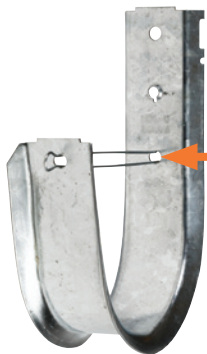

**\*ACM24**

Hammer On Flange  
Clip 1/8-1/4", 360°

**\*HOK-58**

Hammer On Flange  
Clip 5/16-1/2"

**\*ACM58**

Hammer On Flange  
Clip 5/16-1/2", 360°

**\*AFI4**

Z Purlin Clip

**\*ACPA**

90° Angle Clip w/  
Powder Actuated Pin

**\*CC075**

Pedestal  
Mount 3/4"

**| Fully versatile J Hook solution with 14 interchangeable fasteners and support brackets |**

**| Ready to use out of the box, saving installation time and labor |**

**| Complies with NEC® and TIA/EIA requirements for structured cabling systems |**

All WJH21, WJH32, WJH64 styles include retaining clips. WJH12 has a bendable tab.

All J Hook attachments use screw and locknut construction, for easy removal.

Constructed with heavy duty pre-galvanized steel with smooth, rounded edges